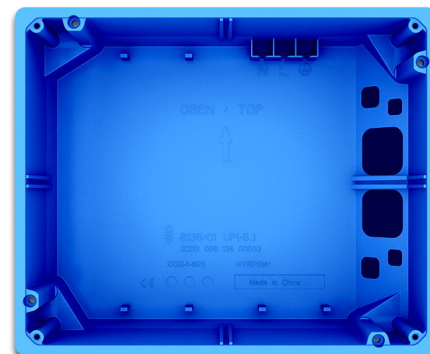

Touch panels
Flush-mounted installation box
for Busch-ComfortTouch® or SMARTtouch

For flush-mounted und hollow-wall installation of the Busch-ComfortTouch® 8136/09-..., 8136/12-... or the SMARTtouch.
Windproof.

Dimensions: (L x W x D): 163.5 mm x 199 mm x 60 mm, Mounting depth: 60 mm,
Halogen free.

Order Code : 8136-0-0032
Article No. : 8136/01 UP-500
EAN: 4011395158913