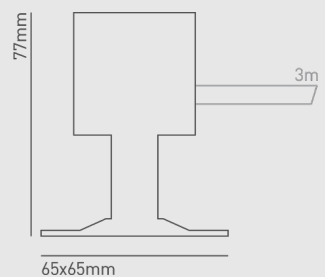

INSTALLATION INFORMATION

Bathroom zone	0
Construction Material	Stainless steel (316)
Weight	500g
Maximum ambient temperature	35°C
Electric Class (1, 2, 3)	3

PHOTOMETRICS @ 25°C

Product code	Wattage	Colour	Beam angle	lm	lm/W	lx @ 1m
UL010 NW	3W	4000K	18°	119	40	648
UL010 WW	3W	3000K	18°	95	32	411
UL010 27	3W	2700K	18°	92	31	399
UL010 BL	3W	Blue	18°	-	-	-
UL010 A WW	3W	3000K	18°	95	32	411
UL010 A 27	3W	2700K	18°	92	31	399

Beam angle: 18°