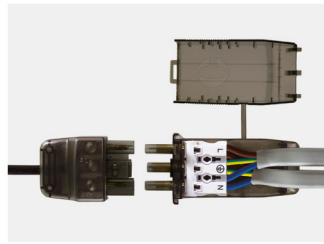

DOWNLIGHTS SPECIFICATION SHEET

**COLLINGWOOD
LIGHTING**

01604 495 151
collingwoodlighting.com

- @collingwoodLED
- /collingwoodlighting
- collingwoodled

H2 Pro 550 SPS

Dimmable, fire-rated LED downlight and Easy-fit connector

FEATURES

IP rating	IP65
Colour flexibility	Fixed colour
Tilttable	No
Dimmable	Yes
Input	Mains AC
LED Lifetime	70,000h L70, B10
CRI	>80Ra
SDCM	3SDCM
Flicker Free	Yes
Emergency version available	Yes

INSTALLATION INFORMATION

Install Connector Type	Easy-fit connector
Insulation Coverable	All insulation
Cut Out Size	Ø 64-72mm
Bathroom zone	1
Inrush Current	1A/0.018us
Construction Material	Mild steel / V0 rated plastic insulation protector built in
Maximum ceiling thickness	40mm
Weight	230g
Maximum ambient temperature	40°C
SELV	Yes
Building regulations	Part B, C, E, P, L
Electric Class [1, 2, 3]	Class II

GUARANTEE / WARRANTY

7 year extended warranty

FEATURES & BENEFITS

- Up to 112lm/W
- Only 5.2W
- Mains dimmable
- Slimline twist & lock bezels (sold separately)
- Flexible driver position for easy installation
- Shallow depth of 49mm
- Insulation coverable

PHOTOMETRICS @ 25°C

Product code	Wattage	Colour	Beam angle	lm	lm/W	lx @ 1m
DLE4335540	5W	4000K	55°	560	112	516
DLE4335530	5W	3000K	55°	550	110	506
DLE4335540EM	5W	4000K	55°	560	112	516
DLE4335530EM	5W	3000K	55°	550	110	506

WIRING INFORMATION

Cable / Flying Lead	0.15m
Cable Required for Connector	Push-fit terminal for: Twin & Earth (6242Y 2x1.5mm²) or 3-core cable (R02V 3x1.5mm²)
Type of Wiring Required	Parallel

LED DRIVERS

Product code	Input	SELV	Dimming	Bathroom zone	Min	Max
N/A (integrated SELV driver)	220-240V	SELV	Yes (mains)	1 (ceiling only)	N/A	N/A
N/A (integrated SELV driver)	N/A	N/A	N/A	N/A	N/A	N/A
N/A (integrated SELV driver)	N/A	N/A	N/A	N/A	N/A	N/A

ACCESSORIES

H2 range bezels	Round and square bezel options	Sold Separately
DLCONVERT70	Converter plate	Sold Separately
DM298GRID	LED mains grid dimmer	Sold Separately
DM298FP	Faceplate dimmer	Sold Separately