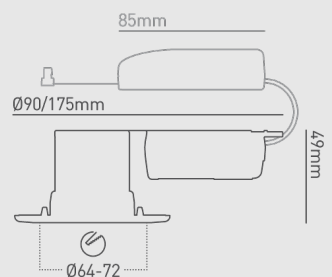

DOWNLIGHTS SPECIFICATION SHEET

**COLLINGWOOD
LIGHTING**

01604 495 151
collingwoodlighting.com

- @collingwoodLED
- /collingwoodlighting
- collingwoodled

H2 Pro 550 SPS

Dimmable, fire-rated LED downlight and Easy-fit connector

FEATURES

IP rating	IP65
Colour flexibility	Fixed colour
Tilttable	No
Dimmable	Yes
Input	Mains AC
LED Lifetime	70,000h L70, B10
CRI	>80Ra
SDCM	3SDCM
Flicker Free	Yes
Emergency version available	Yes

INSTALLATION INFORMATION

Install Connector Type	Easy-fit connector
Insulation Coverable	All insulation
Cut Out Size	Ø 64-72mm
Bathroom zone	1
Inrush Current	1A/0.018us
Construction Material	Mild steel / V0 rated plastic insulation protector built in
Maximum ceiling thickness	40mm
Weight	230g
Maximum ambient temperature	40°C
SELV	Yes
Building regulations	Part B, C, E, P, L
Electric Class [1, 2, 3]	Class II

GUARANTEE / WARRANTY

7 year extended warranty

FEATURES & BENEFITS

- Up to 112lm/W
- Only 5.2W
- Mains dimmable
- Slimline twist & lock bezels (sold separately)
- Flexible driver position for easy installation
- Shallow depth of 49mm
- Insulation coverable

PHOTOMETRICS @ 25°C

Product code	Wattage	Colour	Beam angle	lm	lm/W	lx @ 1m
DLE4335540	5W	4000K	55°	560	112	516
DLE4335530	5W	3000K	55°	550	110	506
DLE4335540EM	5W	4000K	55°	560	112	516
DLE4335530EM	5W	3000K	55°	550	110	506

WIRING INFORMATION

Cable / Flying Lead	0.15m
Cable Required for Connector	Push-fit terminal for: Twin & Earth (6242Y 2x1.5mm²) or 3-core cable (R02V 3x1.5mm²)
Type of Wiring Required	Parallel

LED DRIVERS

Product code	Input	SELV	Dimming	Bathroom zone	Min	Max
N/A (integrated SELV driver)	220-240V	SELV	Yes (mains)	1 (ceiling only)	N/A	N/A
N/A (integrated SELV driver)	N/A	N/A	N/A	N/A	N/A	N/A
N/A (integrated SELV driver)	N/A	N/A	N/A	N/A	N/A	N/A

ACCESSORIES